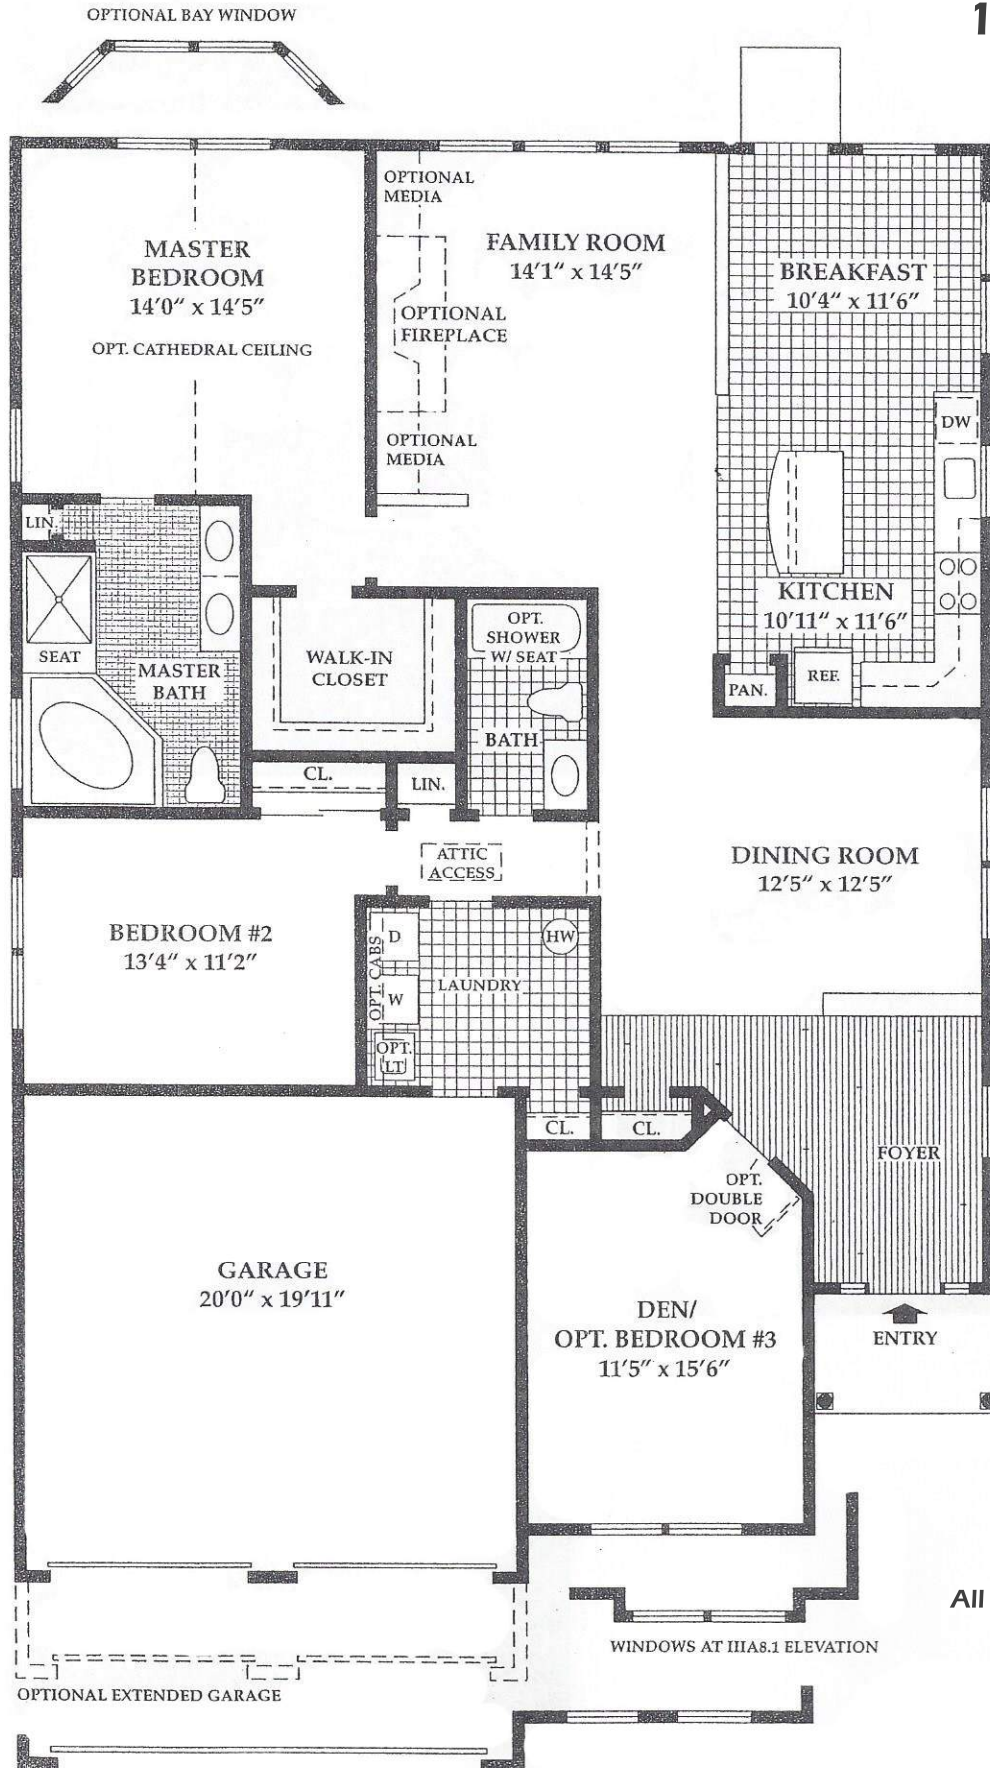

# CURACAO

2 Bedrooms  
 2 Baths  
 2 Car Garage  
 1,871 Sq. Ft.

All dimensions are approximate.